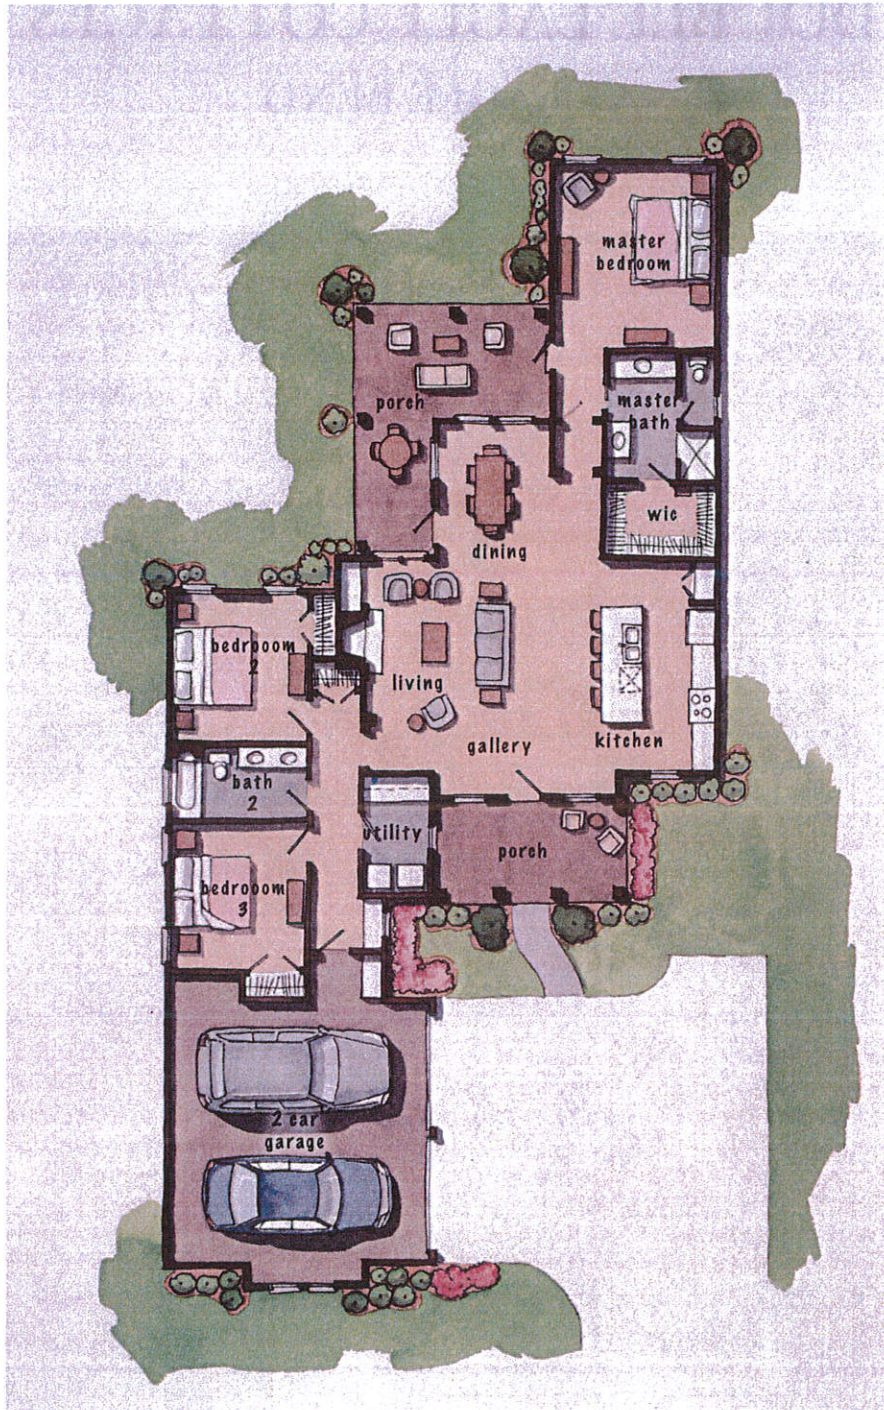

DOUBLE EAGLE COTTAGES

AT EAGLE BEND

THE SOLITARY EAGLE—H PLAN
3 BED, 2 BATH WITH GARAGE

NATIONAL VILLAGE

— AUBURN • OPELIKA —

A Community on the Robert Trent Jones Golf Trail

Information is deemed reliable, but not guaranteed. All renderings are artistic in nature and are for marketing purposes only.

THE SOLITARY EAGLE
H PLAN - 1,718 SF

NATIONAL VILLAGE

AUBURN • OPELIKA

A Community on the Robert Trent Jones Golf Trail

Information is deemed reliable, but not guaranteed. All renderings are artistic in nature and are for marketing purposes only.