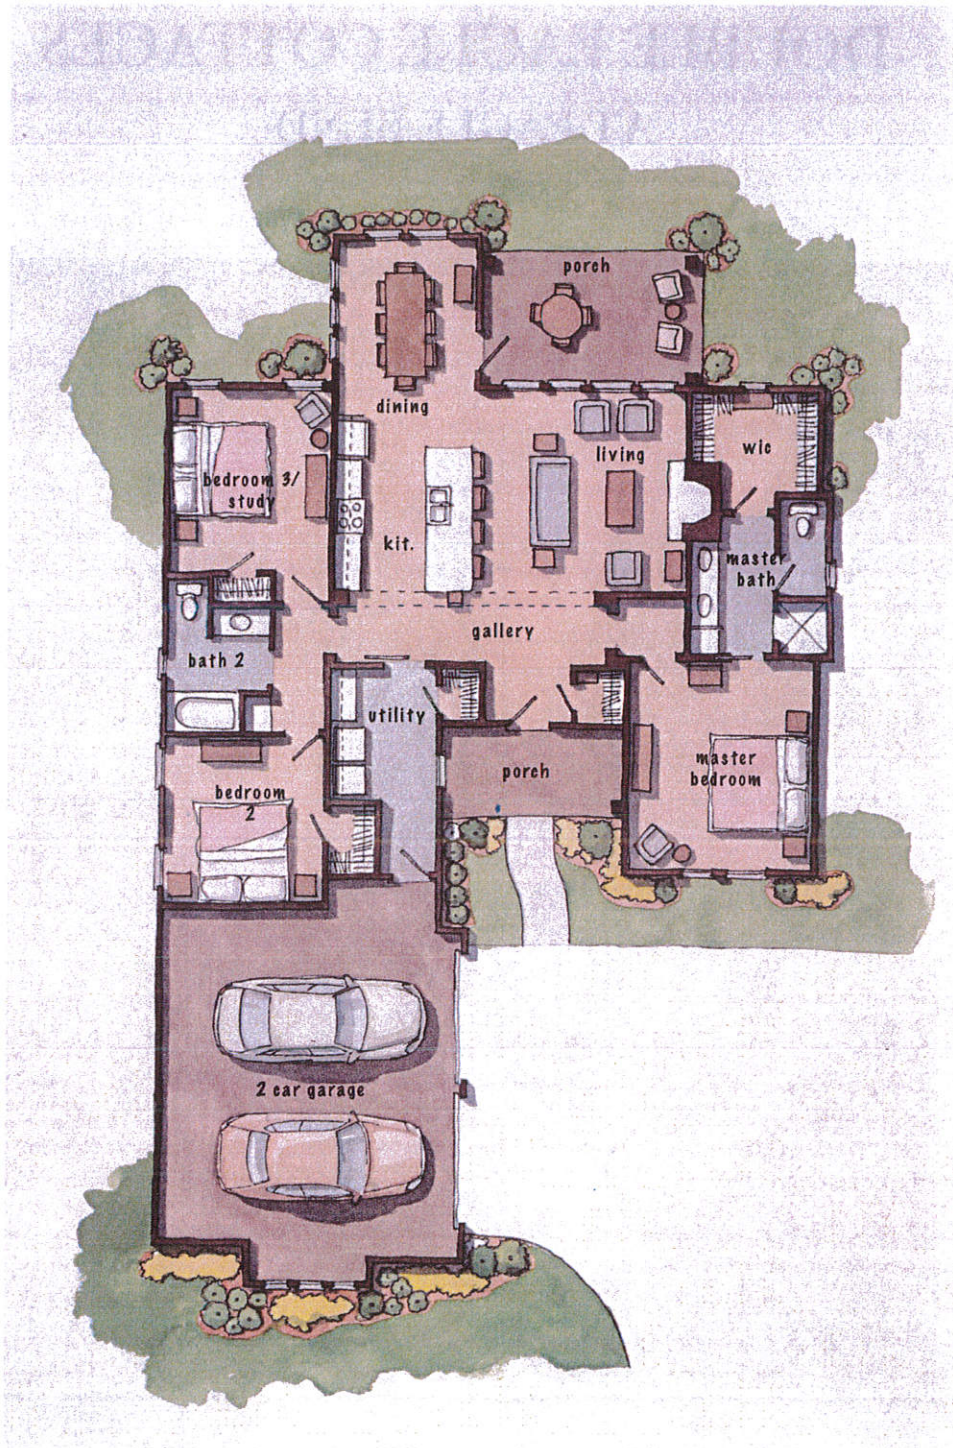

# DOUBLE EAGLE COTTAGES AT EAGLE BEND

THE BLACK EAGLE—I PLAN  
3 BED, 2 BATH WITH GARAGE

**NATIONAL**  
VILLAGE

— AUBURN · OPELIKA —

*A Community on the Robert Trent Jones Golf Trail*

Information is deemed reliable, but not guaranteed. All renderings are artistic in nature and are for marketing purposes only.

**THE BLACK EAGLE**  
**I PLAN - 1,682 SF**